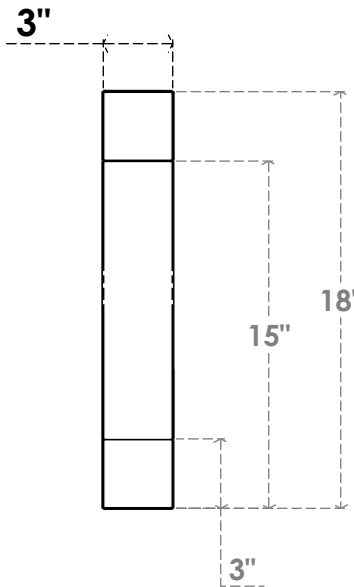

ITEM NUMBER: BRCPO030X14000X18000BUR

3"W X 14"D X 18"H BURLINGTON ARCHITECTURAL GRADE PVC OPEN BRACE

SIDE PROFILE

FRONT PROFILE

ISOMETRIC

EKENA MILLWORK
2300 WEST MAIN ST.
CLARKSVILLE, TX 75426
TOLL FREE: 866-607-0453
WWW.EKENAMILLWORK.COM

NOTES

1. INSTALLATION TO BE COMPLETED IN ACCORDANCE WITH MANUFACTURER'S SPECIFICATIONS.
2. DRAWING MAY NOT BE TO SCALE
3. THIS DRAWING IS INTENDED FOR DESIGN AND PLANNING PURPOSES ONLY.
4. ALL INFORMATION CONTAINED HEREIN WAS CURRENT AT THE TIME OF DEVELOPMENT BUT MUST BE REVIEWED AND APPROVED BY THE PRODUCT MANUFACTURER TO BE CONSIDERED ACCURATE.
5. ARCHITECTURAL GRADE PVC PRODUCTS ARE MADE FROM EXPANDED CELLULAR PVC AND COME NATURALLY WHITE BUT MAY BE PAINTED