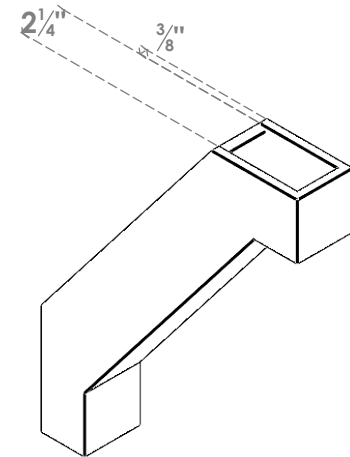

ITEM NUMBER: BRCPO030X14000X18000BUR

3"W X 14"D X 18"H BURLINGTON ARCHITECTURAL GRADE PVC OPEN BRACE

SIDE PROFILE

FRONT PROFILE

ISOMETRIC

EKENA MILLWORK
2300 WEST MAIN ST.
CLARKSVILLE, TX 75426
TOLL FREE: 866-607-0453
WWW.EKENAMILLWORK.COM