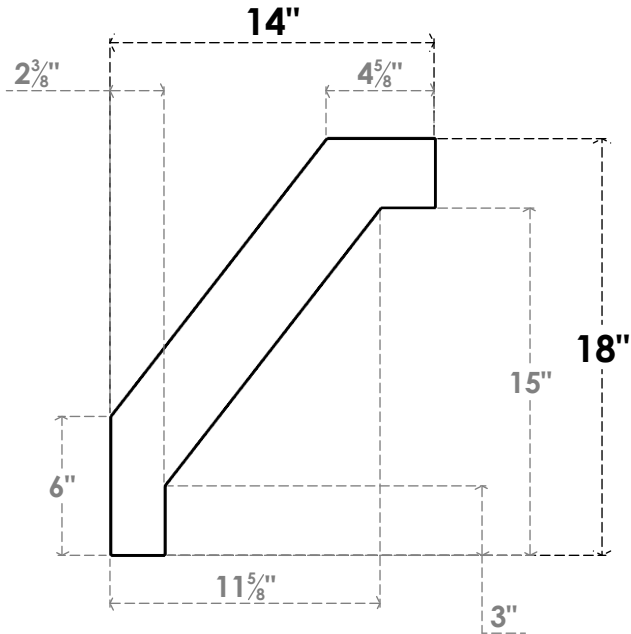

ITEM NUMBER: BRCPO030X14000X18000BUR

3"W X 14"D X 18"H BURLINGTON ARCHITECTURAL GRADE PVC OPEN BRACE

SIDE PROFILE

FRONT PROFILE

ISOMETRIC

EKENA MILLWORK
2300 WEST MAIN ST.
CLARKSVILLE, TX 75426
TOLL FREE: 866-607-0453
WWW.EKENAMILLWORK.COM